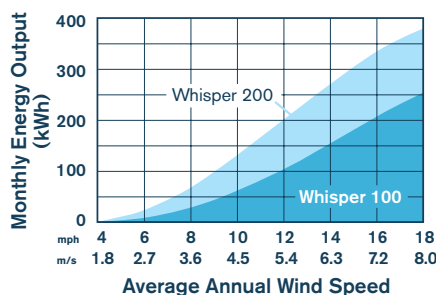

MONTHLY ENERGY

FIVE YEAR WARRANTY

Southwest Windpower

1801 W. Route 66
Flagstaff, AZ 86001 USA

928.779.9463

www.windenergy.com

Makers of Skystream 3.7® / AIR / Whisper

Printed on recycled paper using vegetable inks.