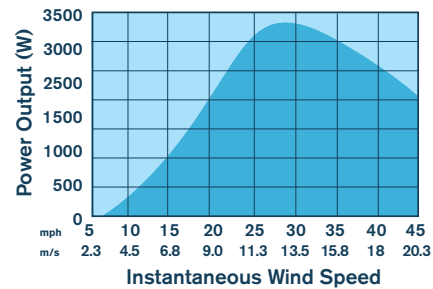

Whisper 500

Serious Power from a Medium Sized Small Wind Turbine

The Whisper 500 can produce enough energy to power an entire home. Assuming a 12 mph (5.4 m/s) wind, a Whisper 500 will produce as much as 500 kWh per month. That is enough energy to power the average California home.

- 5 year warranty
- Durable composite blades
- Powder coated steel body
- Includes Whisper Controller with diversion load and display
- Angle-governor protects blades and allows maximum output in any wind

Technical Specifications

Rotor Diameter	15 feet (4.5 m)
Weight	155 lb (70 kg)
Shipping Dimensions	Box 1 (body): 36 x 25 x 32 in (914 x 635 x 812 mm) 295 lb (133.8 kg)
	Box 2 (blades): 88 x 12 x 6 in (2235 x 305 x 152 mm) 38 lb (17.2 kg)
	Box 3 (controller): 22 x 15 x 10 in (559 x 381 x 254 mm) 75 lb (35 kg)
Mount	5 in schedule 40 (12.7 cm) pipe
Start-Up Wind Speed	7.5 mph (3.4 m/s)
Voltage	24, 36, 48 VDC (high voltage avail.)
Rated Power	3000 watts at 24 mph (10.5 m/s)
Peak Power	3200 watts at 27 mph (12 m/s)
Turbine Controller	Whisper Charge Controller (included)
Body	Welded steel; powder coated protection (not marine grade)
Blades	2-Carbon reinforced fiberglass
Overspeed Protection	Side-furling
Kilowatt Hours/Month	538 kWh/mo at 12 mph (5.4 m/s)
Survival Wind Speed	120 mph (55 m/s)
Warranty	5 year limited warranty

POWER

MONTHLY ENERGY

FIVE YEAR WARRANTY

Southwest Windpower

1801 W. Route 66
Flagstaff, AZ 86001 USA

928.779.9463
www.windenergy.com

Makers of Skystream 3.7® / AIR / Whisper

Printed on recycled paper using vegetable inks.