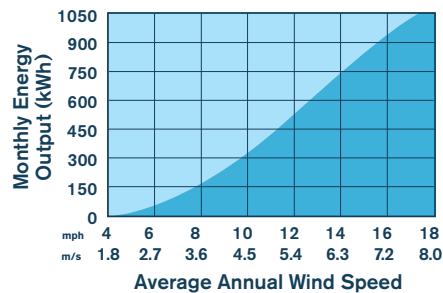

MONTHLY ENERGY

FIVE YEAR WARRANTY

Southwest Windpower

1801 W. Route 66
Flagstaff, AZ 86001 USA

928.779.9463
www.windenergy.com

Makers of Skystream 3.7® / AIR / Whisper

Printed on recycled paper using vegetable inks.