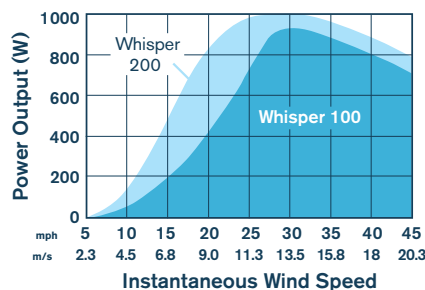

Made in the USA

Technical Specifications

WHISPER 100

Rotor Diameter	7 ft (2.1 m)
Weight	47 lb (21 kg) box: 74 lb (22.56 kg)
Shipping Dimensions	51 x 20 x 13 in (1295 x 508 x 330 mm)
Mount	2.5 in schedule 40 (6.35 cm) pipe
Start-Up Wind Speed	7.5 mph (3.4 m/s)
Voltage	12, 24, 36, 48 VDC
Rated Power	900 watts at 28 mph (12.5 m/s)
Turbine Controller	Whisper controller
Body	Cast aluminum/marine option
Blades	3-Carbon reinforced fiberglass
Overspeed Protection	Patented side-furling
Kilowatt Hours Per Month	100 kWh/mo at 12 mph (5.4 m/s)
Survival Wind Speed	120 mph (55 m/s)
Warranty	5 year limited warranty

WHISPER 200

Rotor Diameter	9 feet (2.7 m)
Weight	65 lb (30 kg) box: 87 lb (39.46 kg)
Shipping Dimensions	51 x 20 x 13 in (1295 x 508 x 330 mm)
Mount	2.5 in schedule 40 (6.35 cm) pipe
Start-Up Wind Speed	7 mph (3.1 m/s)
Voltage	24, 36, 48 VDC (HV available)
Rated Power	1000 watts at 26 mph (11.6 m/s)
Turbine Controller	Whisper controller
Body	Cast aluminum/marine option
Blades	3-Carbon reinforced fiberglass
Overspeed Protection	Patented side-furling
Kilowatt Hours Per Month	200 kWh/mo at 12 mph (5.4 m/s)
Survival Wind Speed	120 mph (55 m/s)
Warranty	5 year limited warranty

POWER